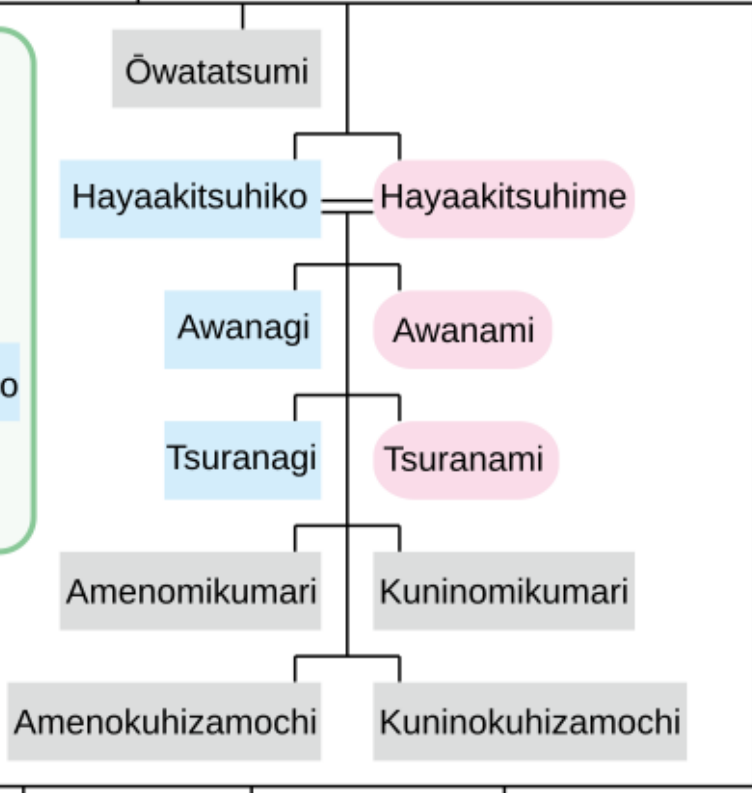

Deities begotten by Izanagi and Izanami (Kojiki version)

Legend

Male deities

Female deities

*(Takefutsu, Toyofutsu)