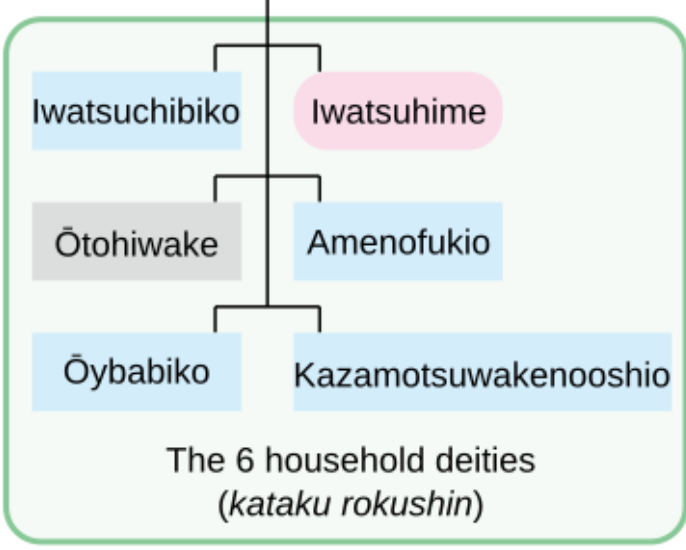

Deities begotten by Izanagi and Izanami (Kojiki version)

Legend

Male deities

Female deities

*(Takefutsu, Toyofutsu)