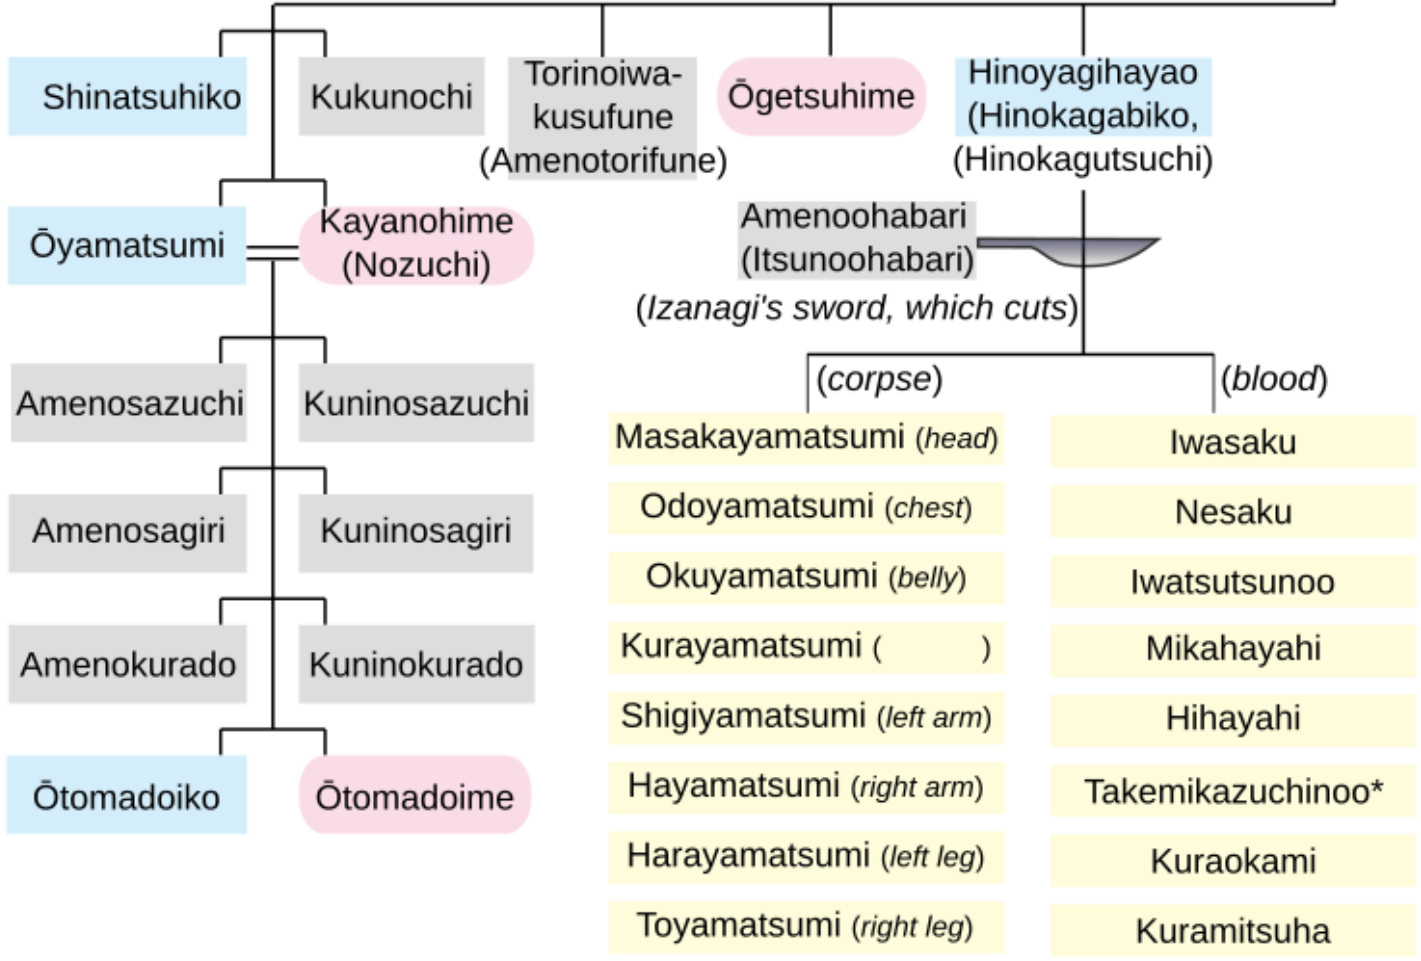

Deities begotten by Izanagi and Izanami (Kojiki version)

Legend

Male deities

Female deities

*(Takefutsu, Toyofutsu)